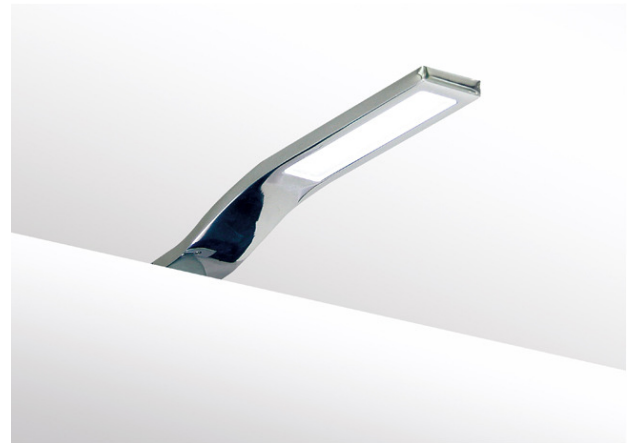

LEDw@re LED Bathroom / Kitchen / Closet bar

Artikelnummer :

LWCMML003B (Chroom)

LWAMML003B (Geannodiseerd)

Lichtbron :	:	18 x 3528 SMD LEDs
Afmetingen	:	215mm
Verbruik	:	3 Watt
Kleuren / Lumen Output	:	Warm Wit – 200 Lumen Daglicht wit – 230 Lumen Koud Wit – 250 Lumen
Licht Kleuren	:	Warm Wit – 3000k Dag licht Wit - 4000k Koud Wit – 6000k
Materiaal	:	PCB
Afmetingen	:	215 x 22 x 30 mm
Lichtspreading	:	120°C
Gewicht	:	300 gram
Montage	:	Schroeven
CRI	:	0.81
IP	:	IP 20
Certificering	:	CE, RoHs
Werk Temperatuur	:	-40°C tot 85°C
Schakelen	:	Externe dimmer / schakelaar
Voltage	:	220 Volt Geleverd met driver

Warm white could generally create a warm and cozy atmosphere.