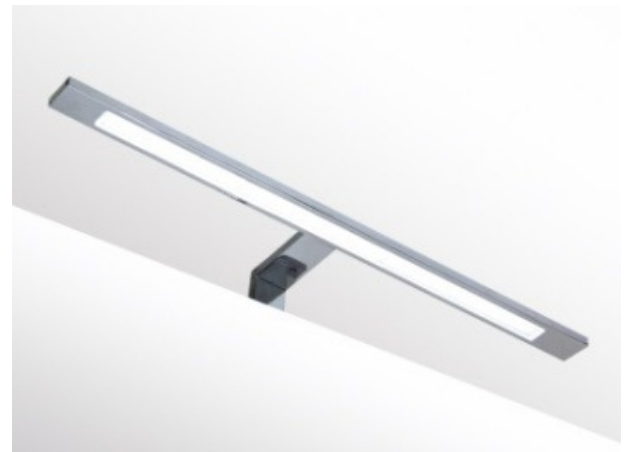

LEDw@re LED Bathroom / Kitchen / Closet bar

Artikelnummer :
LWCML020600A (Chroom)
LWAML020600A (Geannodiseerd)

Lichtbron :	:	72 x 2835 SMD LEDs
Afmetingen	:	600mm
Verbruik	:	12 Watt
Kleuren / Lumen Output	:	Warm Wit – 750 Lumen Daglicht wit – 790 Lumen Koud Wit – 820 Lumen
Licht Kleuren	:	Warm Wit – 3000k Dag licht Wit - 4000k Koud Wit – 6000k
Materiaal	:	PCB
Afmetingen	:	740 x 110 x 35 m
Lichtspreiding	:	120°C
Gewicht	:	1,2 kg
Montage	:	Clips / schroeven
CRI	:	0.81
IP	:	IP 20
Certificering	:	CE, RoHs
Werk Temperatuur	:	-40°C tot 85°C
Schakelen	:	Externe dimmer / schakelaar
Voltage	:	220 Volt
		Geleverd met driver

Warm White
Warm white could generally create a warm and cozy atmosphere.

Cold White
Cold white has high lumens, good color, high brightness and the broadest applications scope.

Meegeleverde accessories

Schroeven

Driver

Afmetingen

Montage

Holder A

Normally, holder A can be installed horizontally on surface, such as the top surface of mirror cabinet and bathroom mirror frame. This holder is to be installed easily. It is the most popular application. .